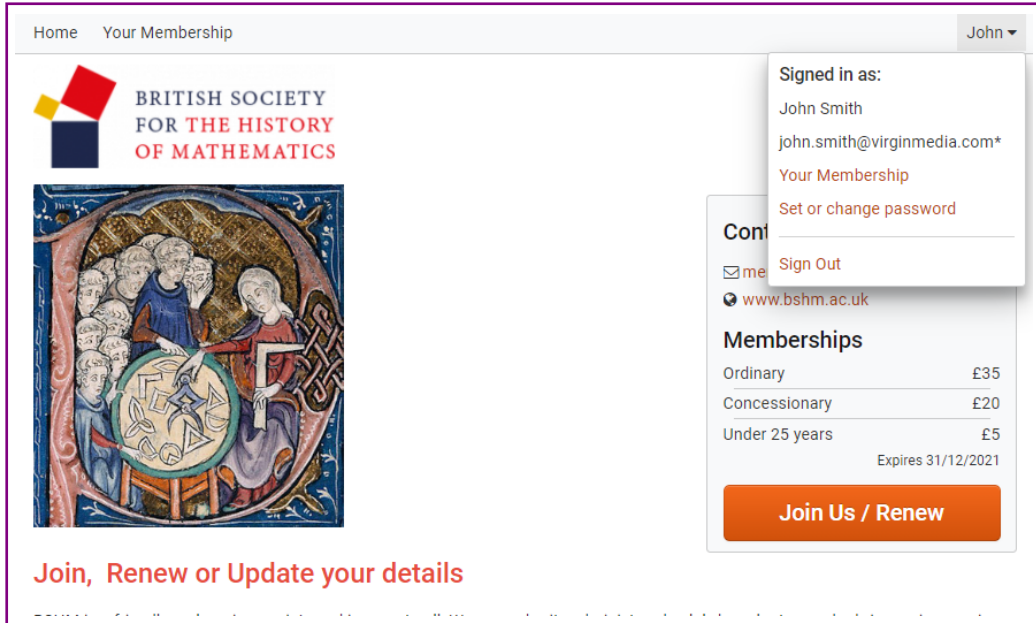

Clicking on your first name will have opened your personal menu. This contains the option: “Set or change password”. Click this option to move to the **Set Password** screen.